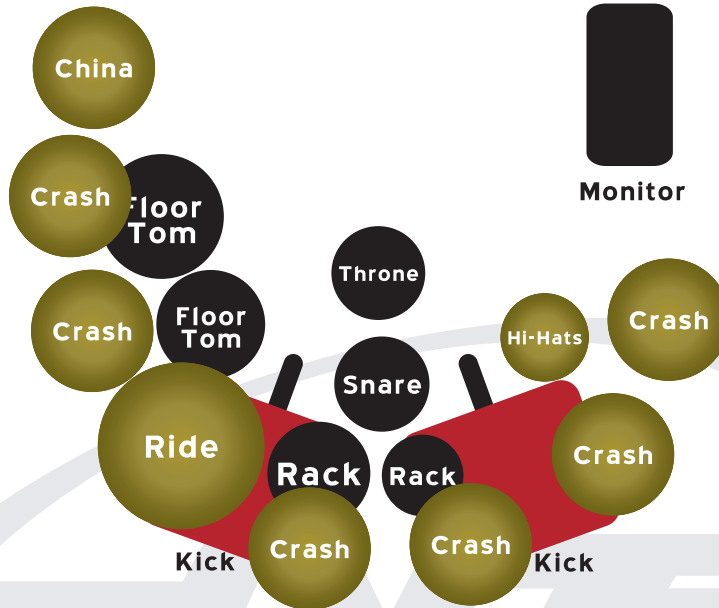

Bass Amp

Guitar Amp

Monitor

Monitor
Bass Guitar

Monitor
Lead Guitar

Lead Vocal

Monitor

The Atomic Punks
Stage Plot Rev. 1.2